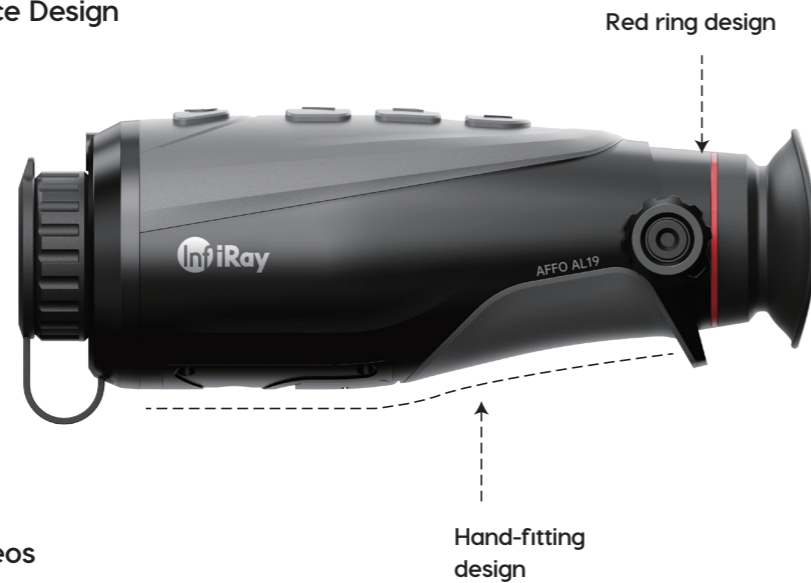

Thermal Imaging Monocular **AFFO Series**

The AFFO Series handheld thermal imager is an entry-level thermal imager for hunting users, featuring both a fashionable appearance and a more compact size. The AFFO Series uses a self-developed 12μm detector with 256×192/384×288 resolution to produce crisp images and supports photo taking and video recording with its built-in high-speed 32GB storage capacity.

Attractive Brand New Appearance Design

Rounded curve-design body fits human hand shape, making it more comfortable to hold.

HDMI interface to display HD videos on external devices

Designed with HDMI interface (high-definition multimedia interface) uses full digital signal transmission, which not only provides full digital video signal, but also transmits audio at the same time. This device can be directly connected to HD screens, laptops, etc. for high-quality display.