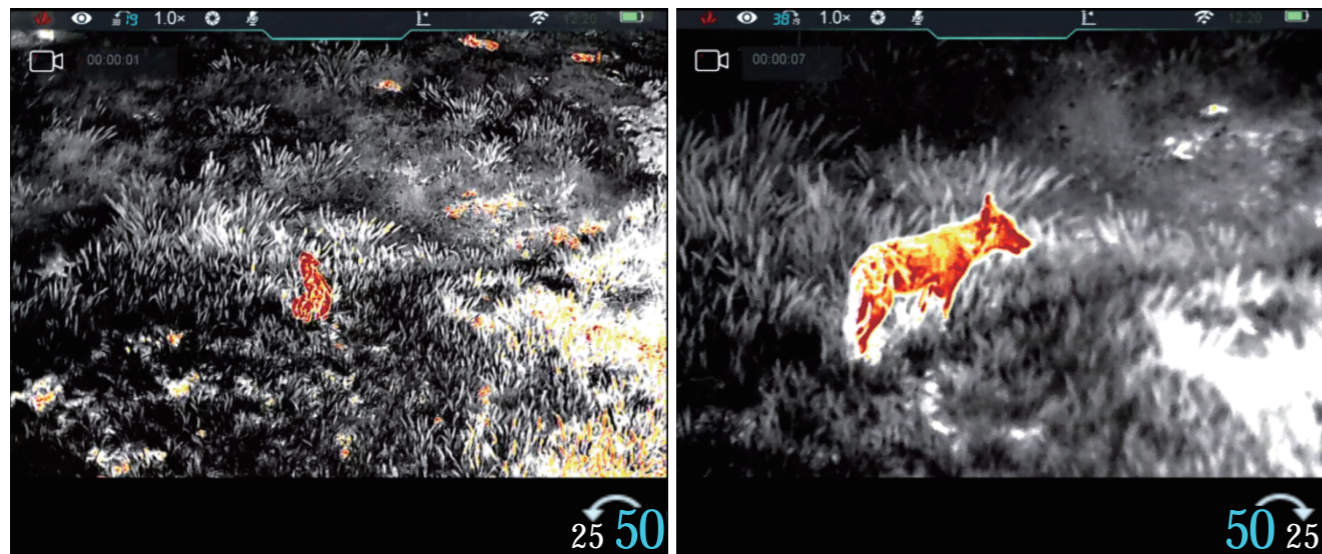

With the ZOOM's patented dual-field-of-view design, observers can seamlessly switch between a wide field-of-view (FOV) for detection, and a narrow FOV for target identification. It could be extensively used for night hunting, observation and terrain positioning, search, rescue, and more.

Dual Field of View Design

The wider FOV with a focal length of 25mm can be used for target search while the narrower FOV with a focal length of 50mm can be used for target identification.

The detection distance can reach up to 2.6km. With F-number 0.88/1.1, imaging clarity can be lifted to a new level.

1440×1080 FHD OLED Display

Using 1440×1080 FHD OLED display, the observation effect is more excellent. And the 20×magnification eyepiece makes the target search more accurate and the observation distance is longer.

Clearer Imaging

12μm Thermal Imaging Sensor with NETD ≤25mK

ZH50 is equipped with uncooled VOx 12um 640×512 high resolution sensor featuring NETD ≤25mk (25°C, F#=1.0). With the powerful sensor and image algorithm, better image quality is provided. Even in heavy fog and rain, the built-in ultra clear mode can also result in clear imaging through a more detailed field of view and enhanced object identification capabilities.