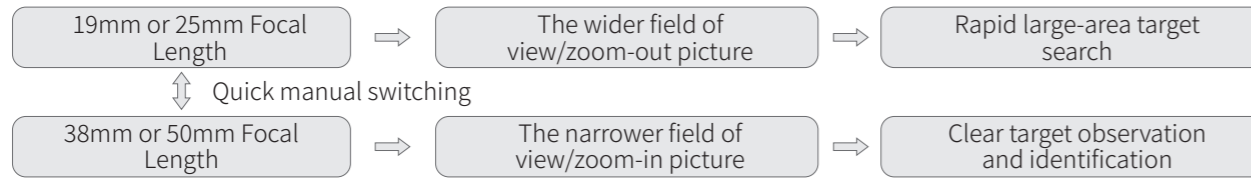

Dual Field of View Design

The wider FOV with a focal length of 25mm can be used for target search while the narrower FOV with a focal length of 50mm can be used for target identification.

The detection distance can reach up to 2.6km. With F-number 0.88/1.1, imaging clarity can be lifted to a new level.